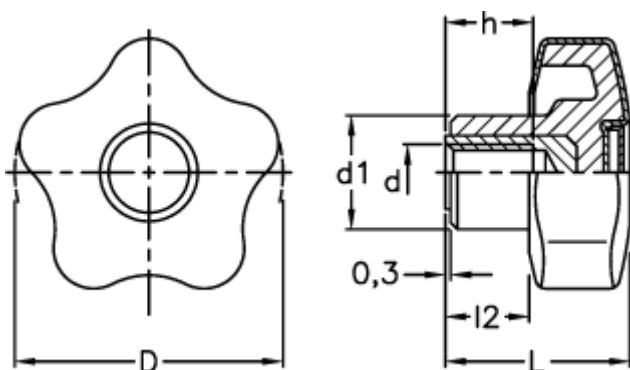

# Data Sheet

Article number: 23021700135

Description: E+G Lobe knob

VCT.66 B-M10-SOFT, centre cap RAL5024 - blue

## Measures

---

d = M10

D = 66

d1 = 22

h = 17

L = 38.5